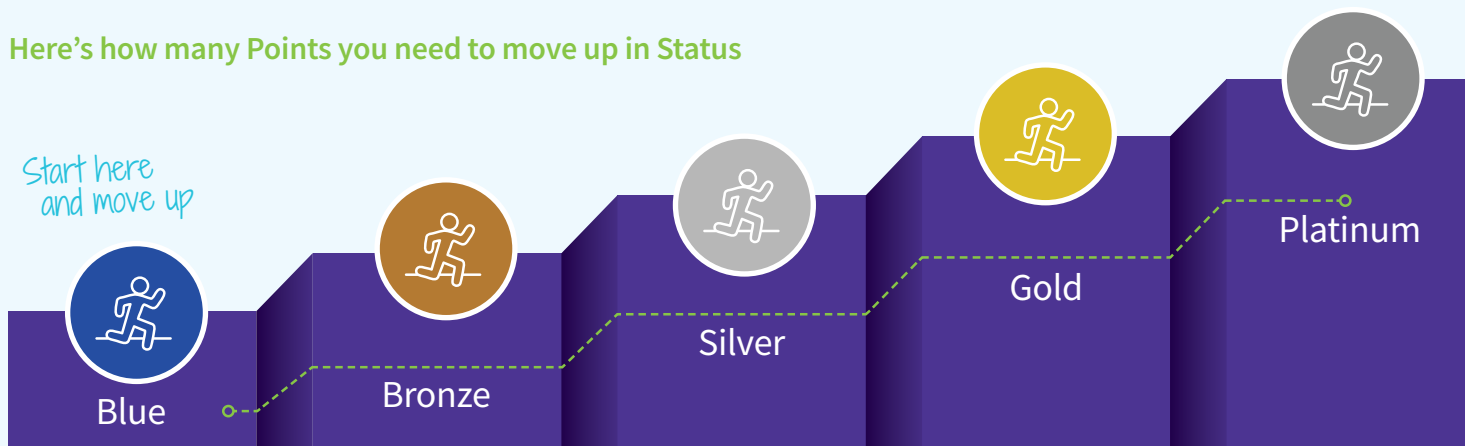

Stay inspired.

Getting healthier can be hard. Go365 makes it easier by connecting you to all the tools and resources you need to get there. Tracking your activity is a breeze – just connect your compatible apps or fitness devices and earn Points for all your healthy activities.

Earn rewards.

Making healthier choices is a lot more fun with Go365. The more you move up in Status, the more Bucks you can earn and spend on great items in the Go365 Mall. Plus, Bonus Bucks, surprise rewards, and monthly Jackpot drawings make getting healthy more fun!

More Points. Higher Status.

Earning Points pays off big with higher Status levels. Get your spouse and kids involved too and see how fast you can move up in Status.

Here's how many Points you need to move up in Status